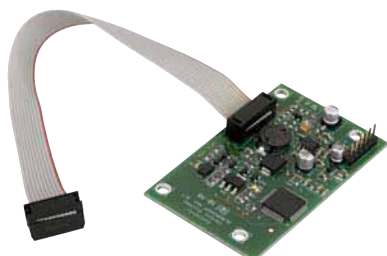

Accessories

Battery Charger

CS_CLG150-30	Lithium	M Line, Q Line, 13A
AMBELPB360-P	Lithium	Q Line, 26A

Battery Charger

50_E0009_00	Lithium	S Line
-------------	---------	--------

Transmitter

CS_C0113_SA	Sine Channel A	M Line, Q Line Models until all 2009
CS_C0113_SB	Sine Channel B	M Line, Q Line Models until all 2009

Transmitter

200Z03300A	Sine Transmitter	2010 M Line, Q Line
------------	------------------	---------------------

Receiver

CS_C0102_SA	Sine Channel A	All Models
CS_C0102_SB	Sine Channel B	All Models
CS_C0102_SC	Sine Channel C	All Models

Alarm System

CS_E0028_2	Alarm Kit	M Line Models 2010
------------	-----------	--------------------

Kit remote RF

CS_KIT_TEL	Kit remote RF	M Line - all models
------------	---------------	---------------------

Wheel Spike

200Z01300A	Spike	M Line Models from 2008
------------	-------	-------------------------

Anti Tilt Kit

CS_RIBALTA	Anti Tilt Kit	M Line Models
------------	---------------	---------------

Drop-off sensor